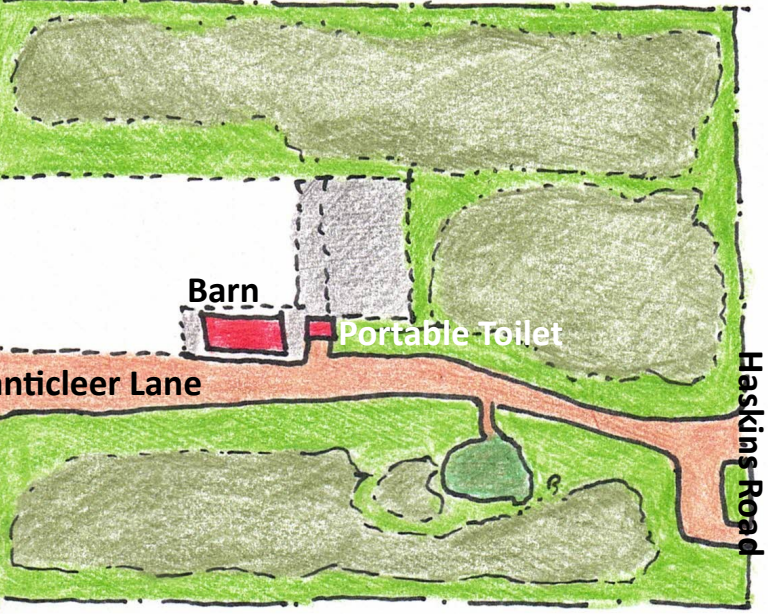

The Garden Map

Rideau Woodland Ramble was named Canadian Garden Council Destination Garden Centre of the Year in 2015.

In 2017, we were designated a Canada 150 Garden Experience as part of the sesquicentennial celebrations marking Canada 150th Birthday. These awards and the support of many friends and customers over the years truly speaks to our vision of creating a garden experience.

The white area on the map is the garden centre. The brown trails depict the garden areas you can ramble. Check out the **Art of David Dunn** in the Pavilion Gallery.

RIDEAU WOODLAND
— RAMBLE —
DISPLAY GARDENS AND CENTRE